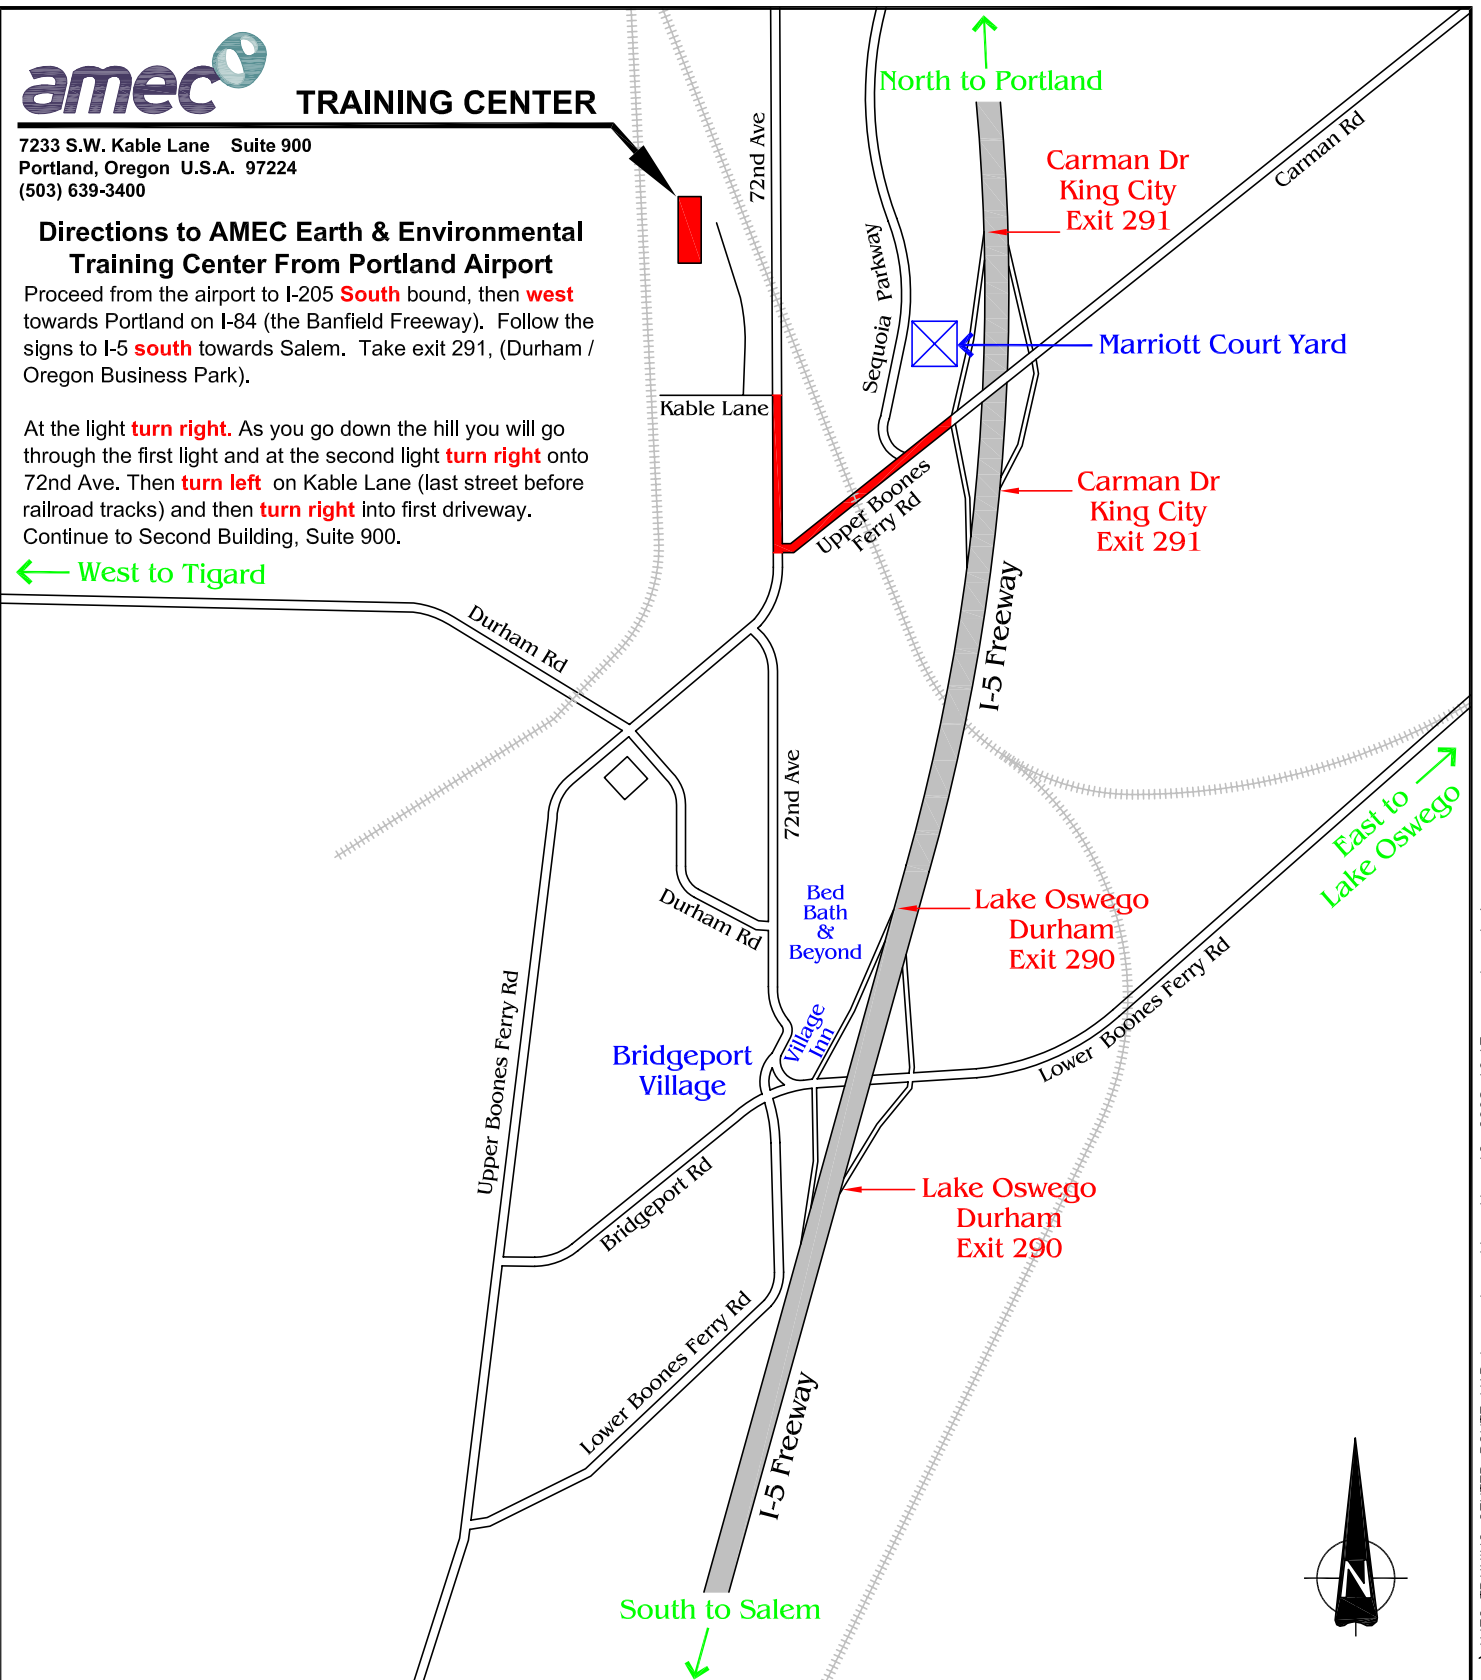

TRAINING CENTER

7233 S.W. Kable Lane Suite 900
Portland, Oregon U.S.A. 97224
(503) 639-3400

Directions to AMEC Earth & Environmental Training Center From Portland Airport

Proceed from the airport to I-205 **South** bound, then **west** towards Portland on I-84 (the Banfield Freeway). Follow the signs to I-5 **south** towards Salem. Take exit 291, (Durham / Oregon Business Park).

At the light **turn right**. As you go down the hill you will go through the first light and at the second light **turn right** onto 72nd Ave. Then **turn left** on Kable Lane (last street before railroad tracks) and then **turn right** into first driveway. Continue to Second Building, Suite 900.

← West to Tigard

AMEC Earth & Environmental

7376 S.W. Durham Road
Portland OR. U.S.A. 97224

CLIENT

-

PROJECT

-

DWN BY:

DD

DATUM:

DATE:

MARCH 2008

TITLE

ROUTE MAP TO
AMEC EARTH & ENVIRONMENTAL TRAINING CENTER

CHK'D BY:

SC